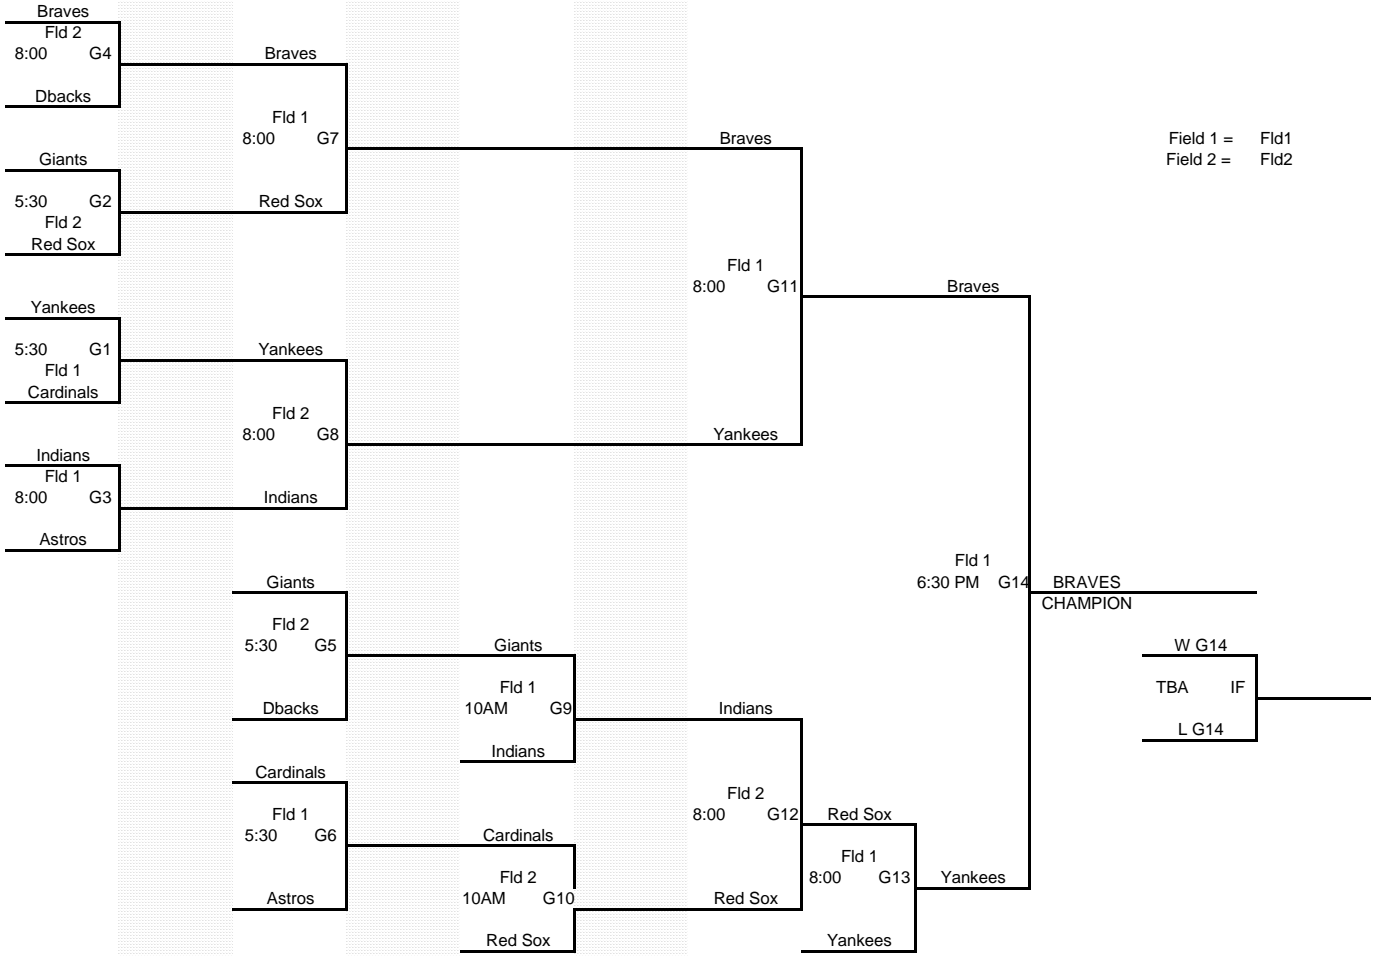

# Sparks Babe Ruth Baseball League 2008 City Tournament Schedule

TUE 6/17	WED 6/18	THU 6/19	FRI 6/20	SAT 6/21	MON 6/23	TUE 6/24	THU 6/26	SAT 6/28
----------	----------	----------	----------	----------	----------	----------	----------	----------

**PREP**

Field 1 = Fld1  
Field 2 = Fld2

**MAIN**